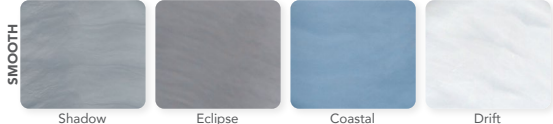

Shell: White

Shell: White | Cabinet: Charcoal

PERMASHELL™ COLORS

LEGACY SERIES

Greystone

White

NATURAL SERIES

Shadow

Eclipse

Coastal

Drift

PERMAWOOD™ CABINET COLORS

Black

Charcoal

Mahogany

Natural Cedar (upgrade)