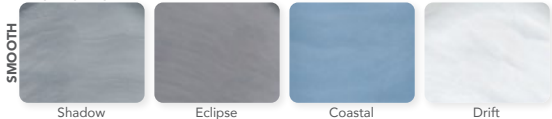

Shell: White

Shell: Eclipse | Cabinet: Black

PERMASHELL™ COLORS

LEGACY SERIES

Greystone White

NATURAL SERIES

Shadow Eclipse Coastal Drift

PERMAWOOD™ CABINET COLORS

Black Charcoal Mahogany Natural Cedar (upgrade)

Color samples are for reference only. Actual product color may vary slightly. Nordic Products Inc. reserves the right to change any specifications without notice.