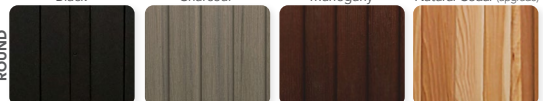

Shell: Eclipse (shown with optional Spa Touch 2™)

Shell: White | Cabinet: Mahogany

PERMASHELL™ COLORS

LEGACY SERIES

TEXTURED

Greystone

White

NATURAL SERIES

SMOOTH

Shadow

Eclipse

Coastal

Drift

PERMAWOOD™ CABINET COLORS

SQUARE

Black

Charcoal

Mahogany

Natural Cedar (upgrade)

ROUND

Color samples are for reference only. Actual product color may vary slightly. Nordic Products Inc. reserves the right to change any specifications without notice.