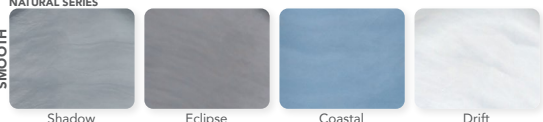

Shell: Eclipse (shown with optional Spa Touch 2™)

Shell: White | Cabinet: Mahogany

PERMASHELL™ COLORS

LEGACY SERIES

TEXTURED

Greystone

White

NATURAL SERIES

SMOOTH

Shadow

Eclipse

Coastal

Drift

PERMAWOOD™ CABINET COLORS

SQUARE

Black