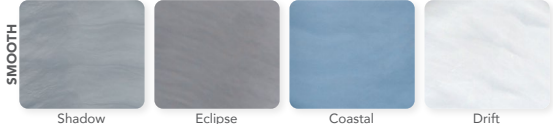

Shell: White

Shell: White | Cabinet: Charcoal

PERMASHELL™ COLORS

LEGACY SERIES

Greystone

White

NATURAL SERIES

Shadow

Eclipse

Coastal

Drift

PERMAWOOD™ CABINET COLORS

Black

Charcoal

Mahogany

Natural Cedar (upgrade)