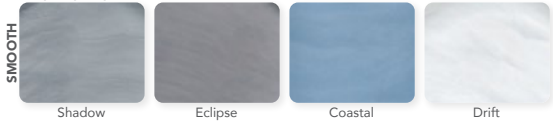

Shell: White

Shell: White | Cabinet: Charcoal

PERMASHELL™ COLORS

LEGACY SERIES

Greystone White

NATURAL SERIES

Shadow Eclipse Coastal Drift

PERMAWOOD™ CABINET COLORS