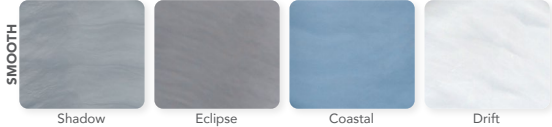

Shell: White

Shell: White | Cabinet: Mahogany

### PERMASHELL™ COLORS

LEGACY SERIES

NATURAL SERIES