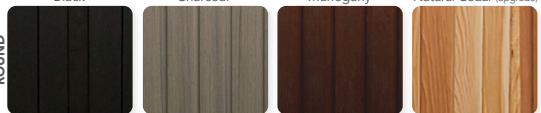

Shell: White

Shell: White | Cabinet: Mahogany

PERMASHELL™ COLORS

LEGACY SERIES

TEXTURED

Greystone

White

NATURAL SERIES

SMOOTH

Shadow

Eclipse

Coastal

Drift

PERMAWOOD™ CABINET COLORS

SQUARE

Black

Charcoal

Mahogany

Natural Cedar (upgrade)

ROUND

Color samples are for reference only. Actual product color may vary slightly. Nordic Products Inc. reserves the right to change any specifications without notice.