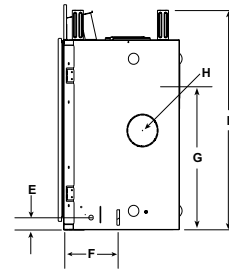

SPECIFICATIONS

MODEL	FRONT WIDTH		BACK WIDTH		HEIGHT		DEPTH		GLASS SIZE	BTU/HOUR INPUT (NG)
	UNIT	FRAMING	UNIT	FRAMING	UNIT	FRAMING	UNIT	FRAMING		
6000CLX, 6000CL, 6000C, 6000 MODERN	41 [1041]	42 [1067]	28-1/2 [724]	42 [1067]	39-7/8 [1013]	40-1/8 [1019]	21-1/2 [546]	22 [559]	32 x 21-1/2 [813 x 546]	CLX: 40,000 CL: 30,000 MODERN: 34,000
8000CLX, 8000CL, 8000C, 8000 MODERN	48 [1219]	49 [1245]	35-1/2 [901]	49 [1245]	41-7/8 [1064]	42-1/8 [1070]	21-1/2 [546]	22 [559]	39 x 23-5/8 [991 x 600]	CLX: 45,000 CL: 40,000 C: 35,000 MODERN: 35,500

LEFT SIDE VIEW

TOP VIEW

RIGHT SIDE VIEW

FRONT VIEW

MODEL	A	B	C	D	E	F	G	H	I	J	K	L	M	N	O	P	Q	R
6000C 6000CL 6000CLX	41 [1041]	36-1/8 [918]	33-1/2 [851]	34-5/8 [879]	2-1/4 [57]	9-11/16 [246]	26-7/8 [683]	6 [152]	39-7/8 [1013]	21 [533]	11-11/16 [297]	28-1/2 [724]	14-1/4 [362]	8-1/2 [216]	2-7/8 [73]	8-1/2 [216]	1 [25]	40-7/8 [1038]
6000 MODERN	41 [1041]	36-1/8 [918]	33-1/2 [851]	34-5/8 [879]	2-1/4 [57]	9-11/16 [246]	26-7/8 [683]	6 [152]	39-7/8 [1013]	21 [533]	11-11/16 [297]	28-1/2 [724]	14-1/4 [362]	8-1/2 [216]	2-7/8 [73]	8-1/2 [216]	1 [25]	40-7/8 [1038]
8000C 8000CL 8000CLX	48 [1219]	43-1/8 [1096]	35-1/2 [902]	36-5/8 [930]	2-3/8 [60]	9-15/16 [252]	28-7/8 [734]	6 [152]	41-7/8 [1064]	21 [533]	11-11/16 [297]	35-1/2 [901]	17-3/4 [451]	8-1/2 [216]	2-7/8 [73]	8-1/2 [216]	1 [25]	42-7/8 [1089]
8000 MODERN	48 [1219]	43-1/8 [1096]	35-1/2 [902]	36-5/8 [930]	2-3/8 [60]	9-15/16 [252]	28-7/8 [734]	6 [152]	41-7/8 [1064]	21 [533]	11-11/16 [297]	35-1/2 [901]	17-3/4 [451]	8-1/2 [216]	2-7/8 [73]	8-1/2 [216]	1 [25]	42-7/8 [1089]

Dimensions are in inches and millimeters. Product information is not complete and is subject to change without notice. Product installation must adhere strictly to instructions shipped with product. We recommend measuring individual units at installation. Assumes the use of 1/2" sheetrock. NOTE: Combustible material should not cover the face. Make sure you do NOT cover the decorative door opening.